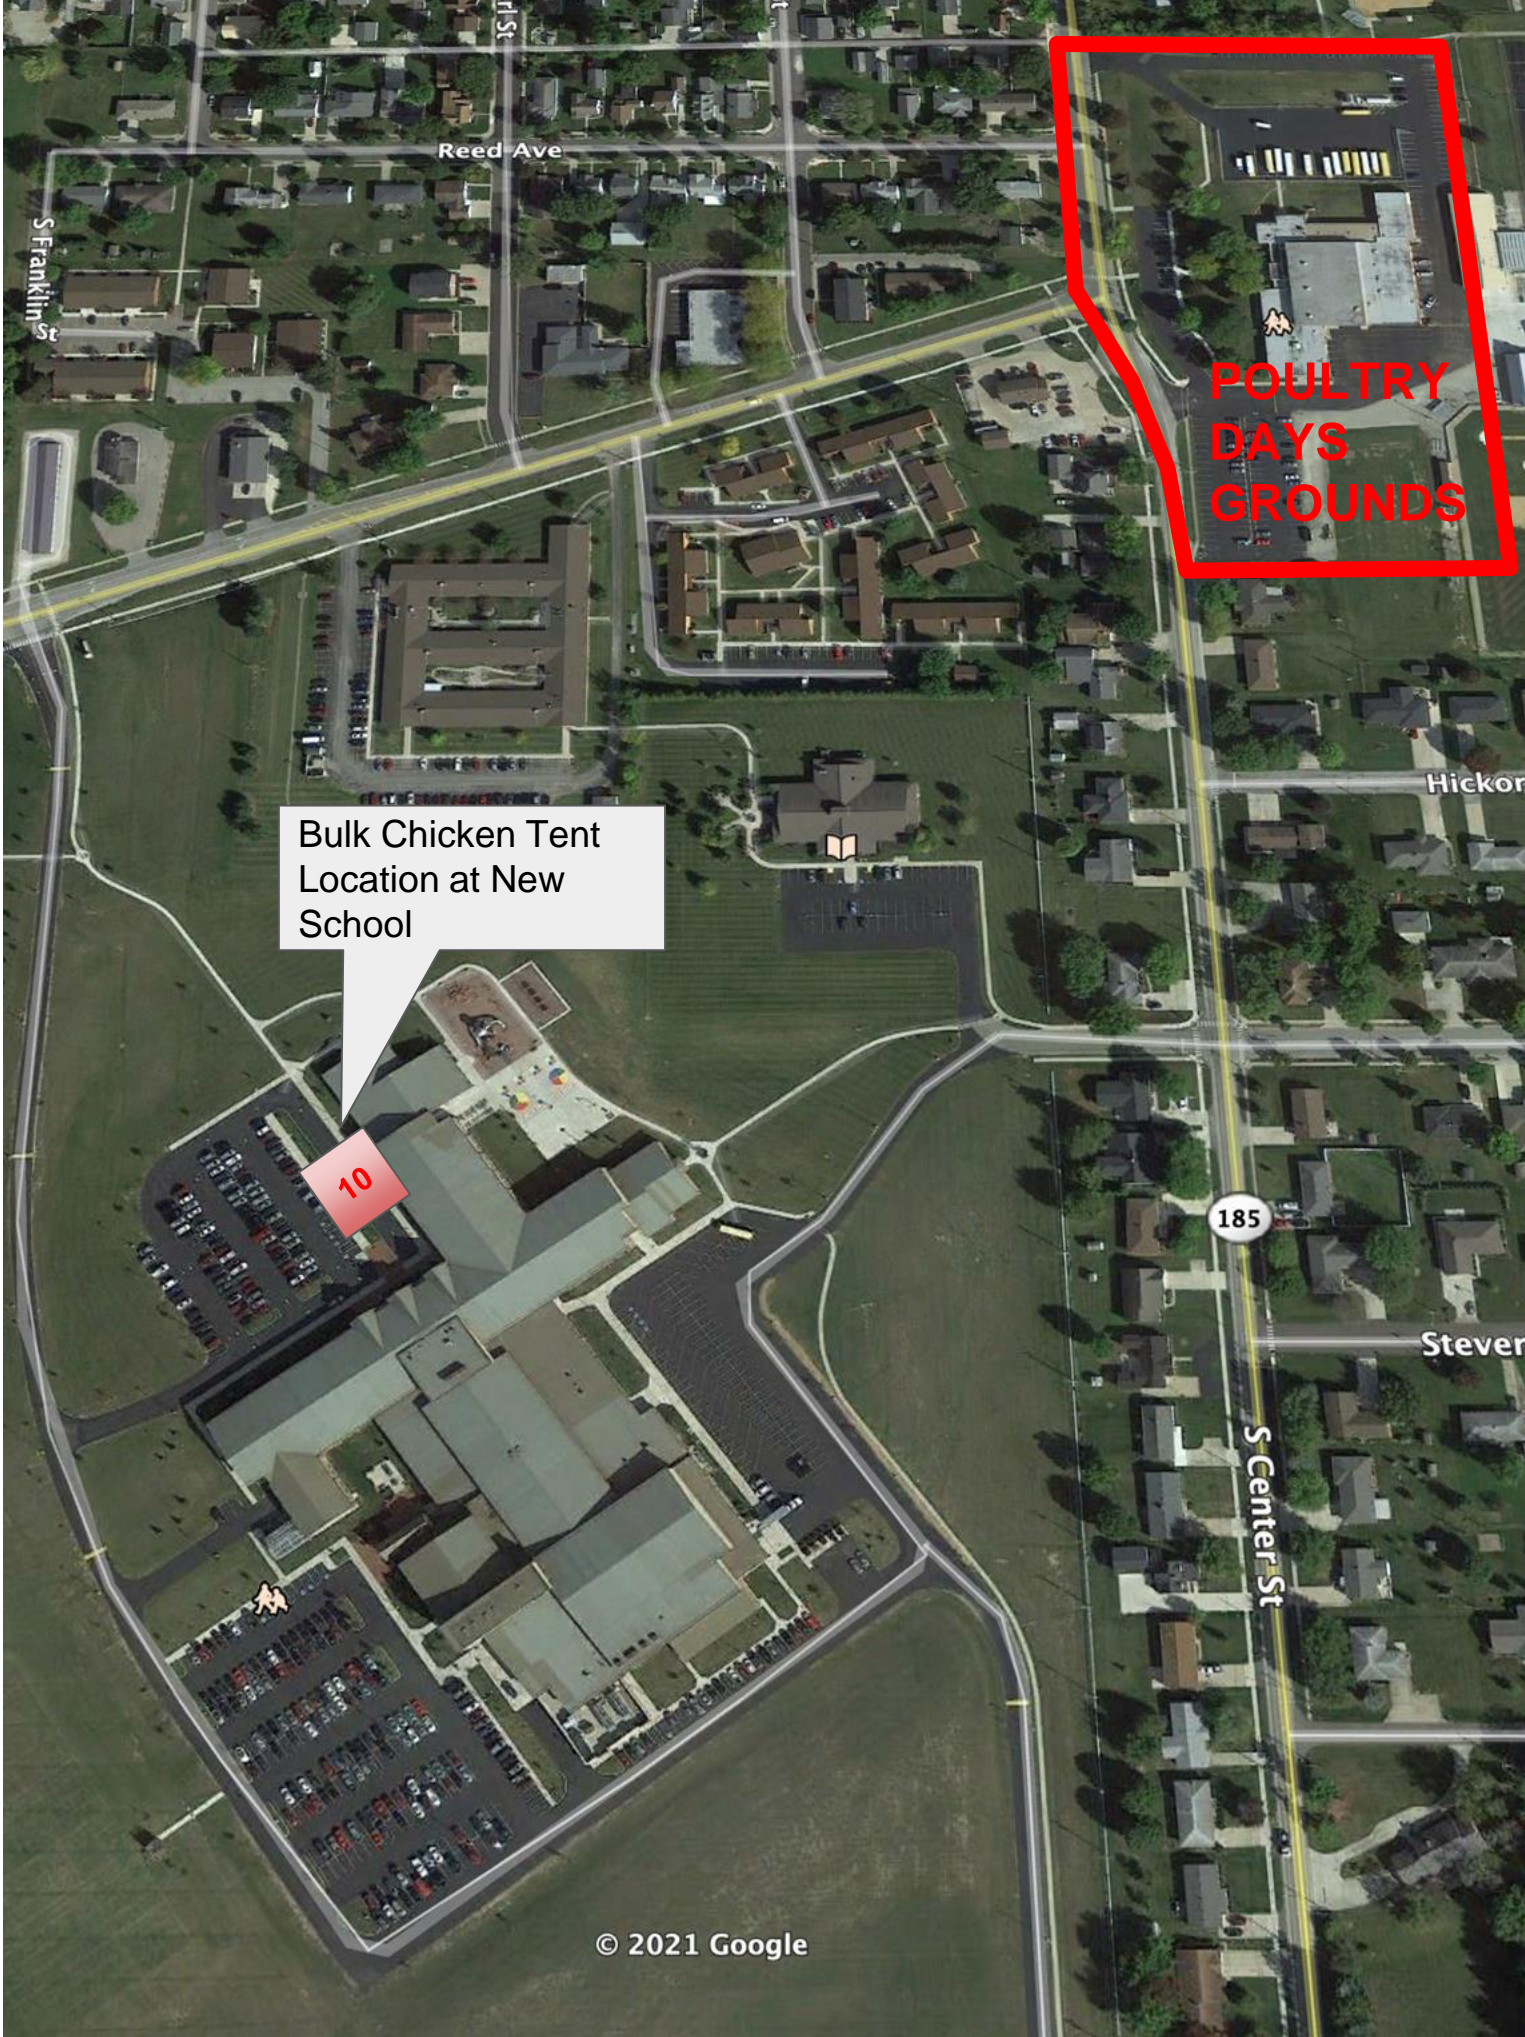

OFFSITE EVENTS:

- 5k Race: High School Parking Lot (280 Marker Rd.)
- Ultimate Frisbee (Heritage Park)

To Bulk Chicken Pickup

121

185

OLD HIGH SCHOOL BUILDING

- TENTS:**
- 1. Social Tent
 - 2. Vendor Tent
 - 3. Band Boosters Tent
 - 4. Lions Club Tent
 - 5. FFA Tent
 - 6. Gathering/Sitting Tent
 - 7. Chicken Serving Tent
 - 8. Chicken Dining Tent
 - 9. BINGO Tent
 - 10. Bulk Chicken Tent (new high school)

**POULTRY
DAYS
GROUNDS**

Bulk Chicken Tent
Location at New
School

10