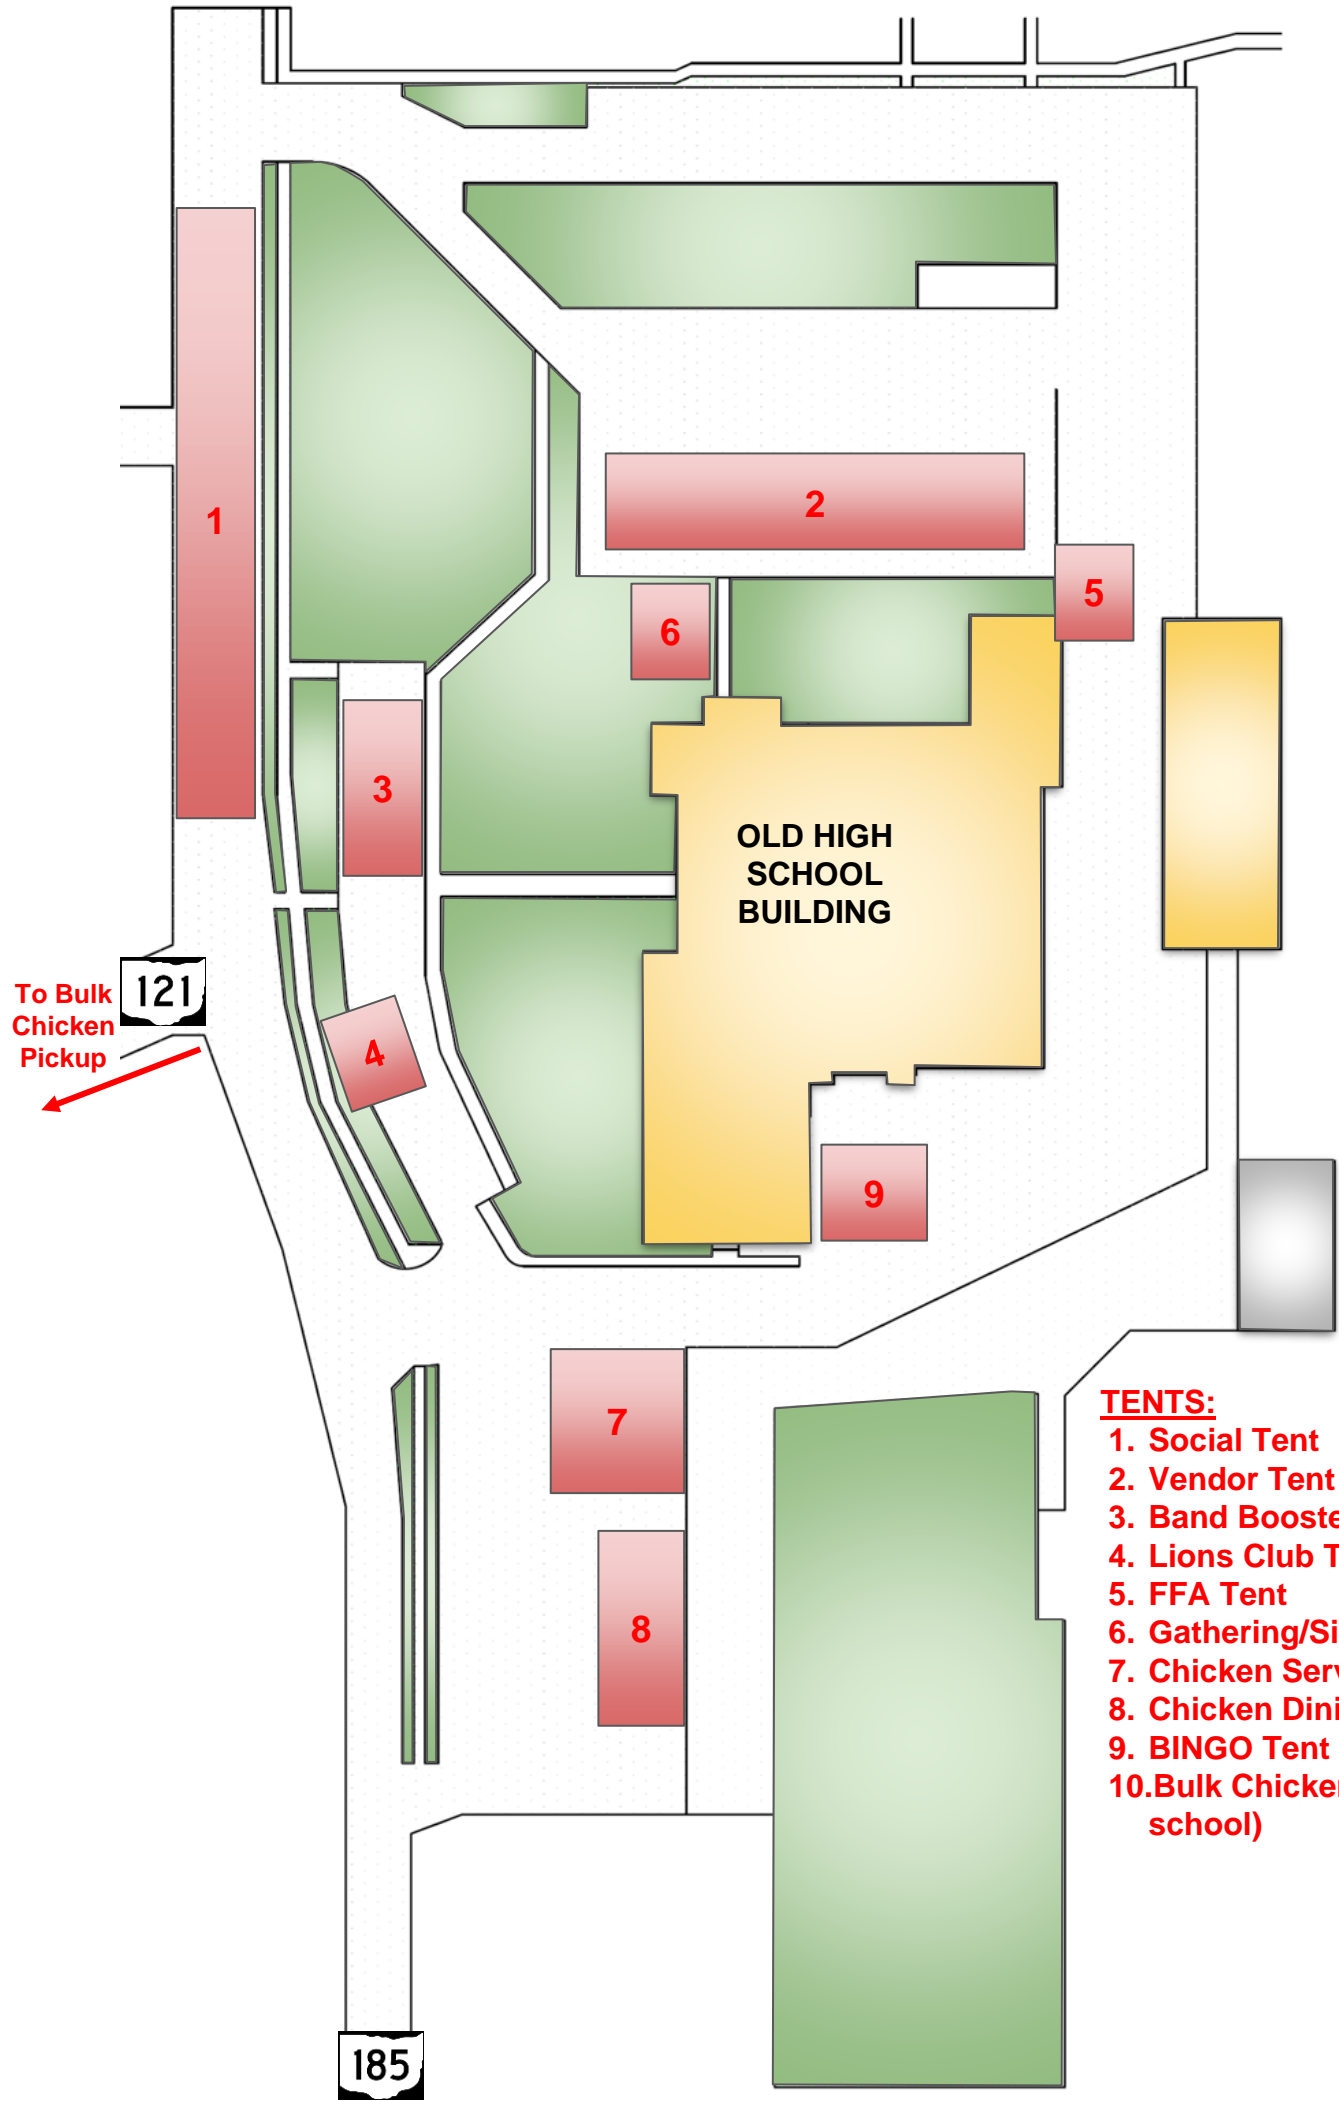

FOOD:

- 1. Chicken: Walk-thru
- 2. Chicken: Drive-thru
- 25. Band Boosters Tent
- 4. Food Trucks
- 5. Dining Seating Areas

BEVERAGES:

- 8. Social Tent
- 14. Gathering Tent
- 3. Craft Beverages
- 4. Lemonade Shake Ups

ACTIVITIES:

- 15. Family Fun Zone
- 16. Rides & Games
- 17. Vendor Tent
- 18. FFA Tent
- 19. Bingo Tent
- 20. Petting Zoo
- 21. Dunk Tank
- 22. Chuck-a-Luck
- 23. Live Music

MISCELLANEOUS:

- ATM
- Restrooms
- First Aid
- Information, Lost & Found

OFFSITE EVENTS:

- 5k Race: High School Parking Lot (280 Marker Rd.)
- Ultimate Frisbee (Heritage Park)

To Bulk Chicken Pickup

121

185

OLD HIGH SCHOOL BUILDING

- TENTS:**
- 1. Social Tent
 - 2. Vendor Tent
 - 3. Band Boosters Tent
 - 4. Lions Club Tent
 - 5. FFA Tent
 - 6. Gathering/Sitting Tent
 - 7. Chicken Serving Tent
 - 8. Chicken Dining Tent
 - 9. BINGO Tent
 - 10. Bulk Chicken Tent (new high school)

**POULTRY
DAYS
GROUNDS**

Bulk Chicken Tent
Location at New
School

10